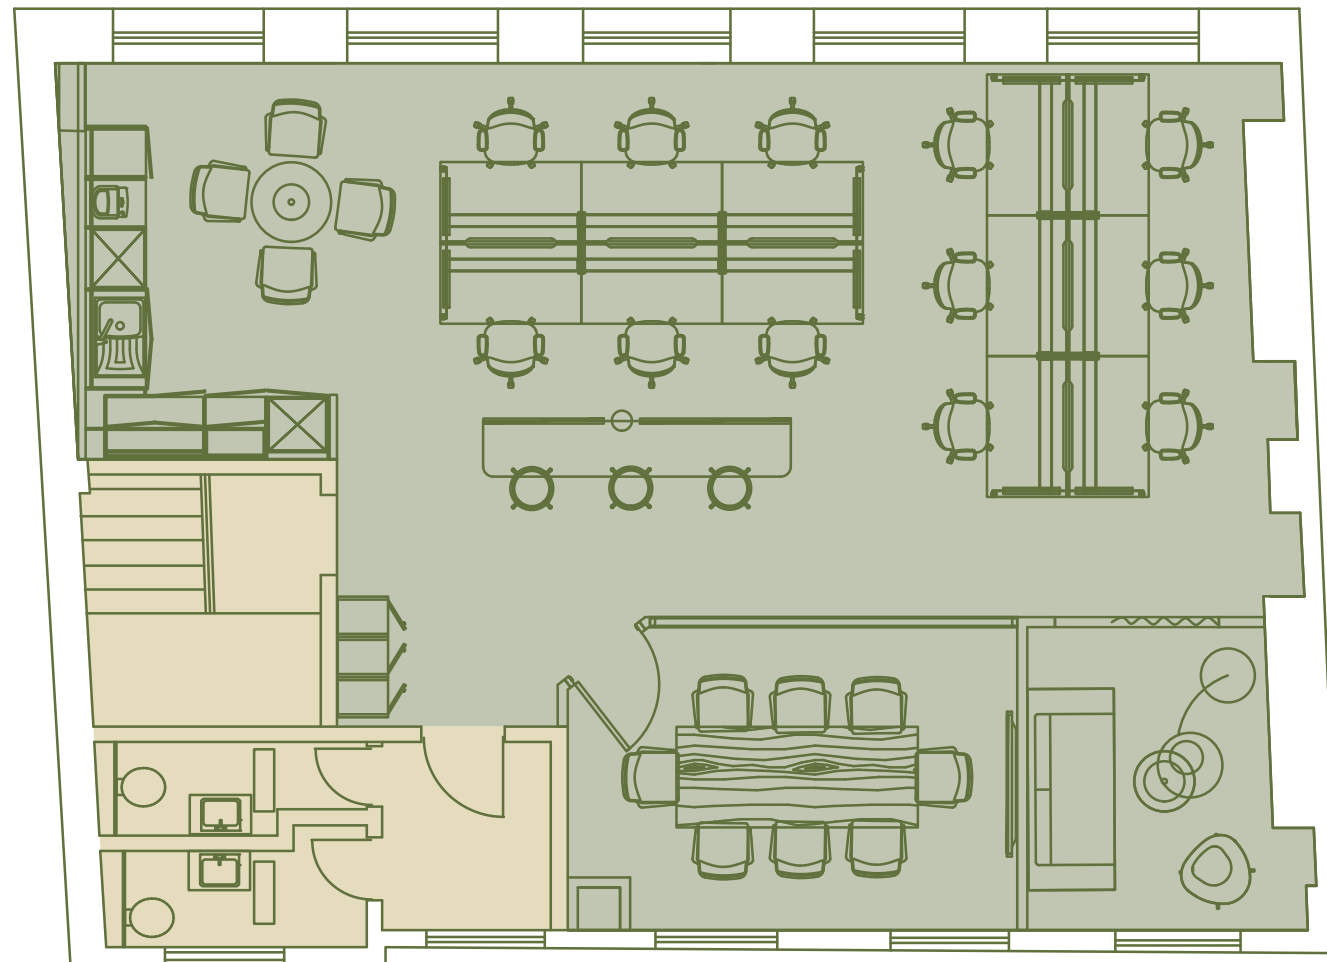

17-18 Great Pulteney Street *Soho*

3rd Floor

958 Sq Ft /
89 Sq M

- 12 x desks
- 3 x hot desks
- 1 x formal meeting area
- 1 x 8 person meeting room
- 1 x tea point / breakout space

North

For indicative purposes only. Not to scale.