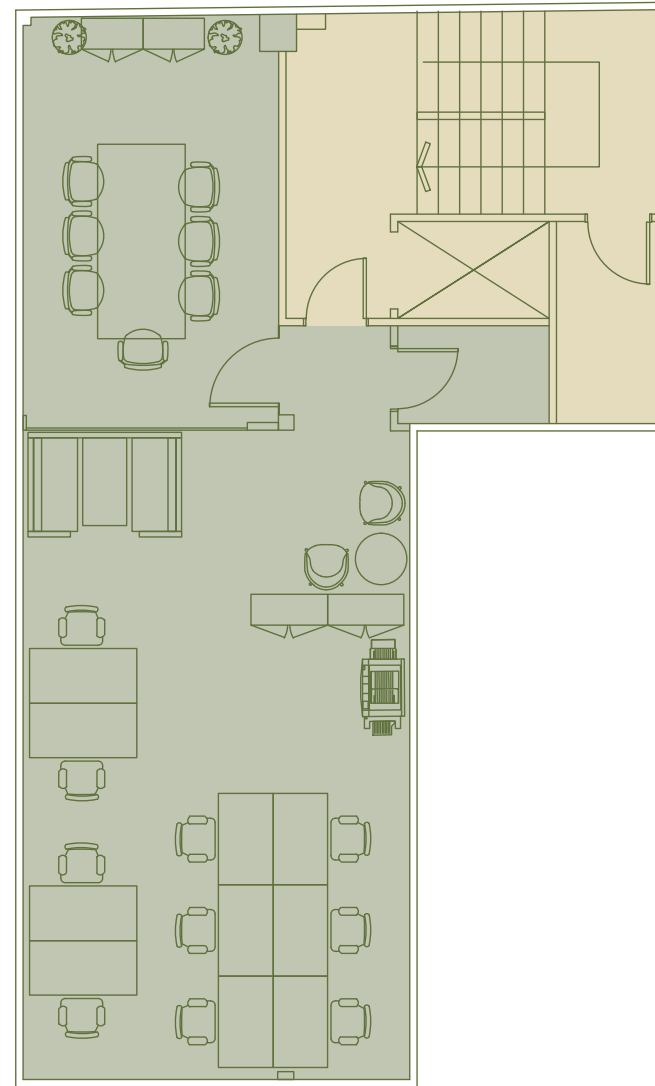

14-16 Great Pulteney Street *Soho*

4th Floor

981 Sq Ft /
91 Sq M

- 10 x desks
- 1 x 7 person meeting room
- 1 x informal meeting area
- 1 x breakout space

North

For indicative purposes only. Not to scale.